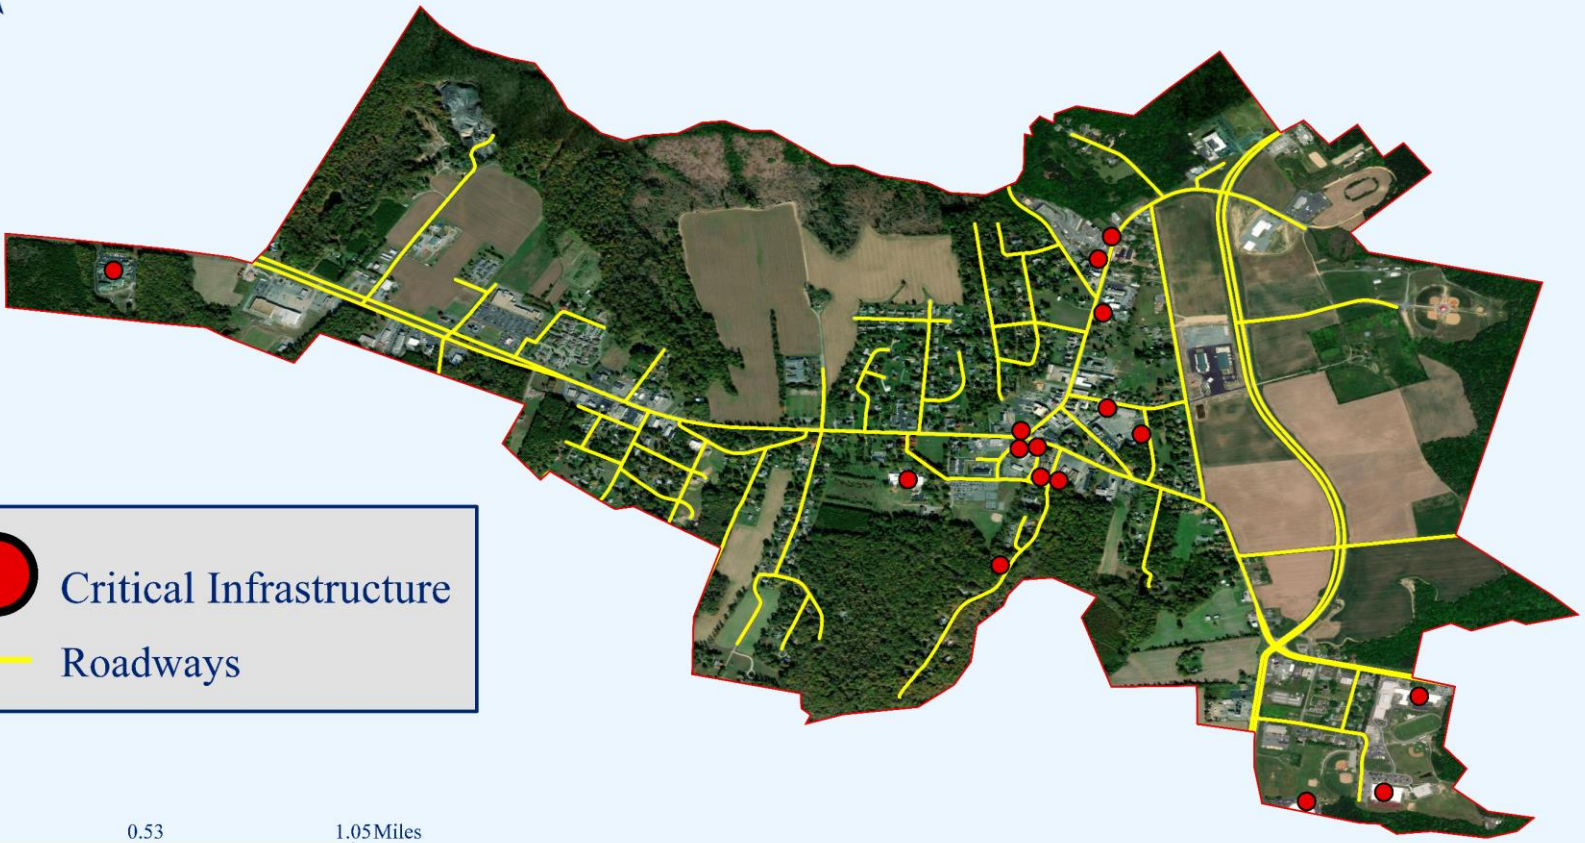

OLD DOMINION UNIVERSITY  
Resilience Collaborative

WILLIAM & MARY  
LAW SCHOOL,  
VIRGINIA COASTAL  
POLICY CENTER

UNIVERSITY  
of VIRGINIA  
INSTITUTE for  
ENGAGEMENT & NEGOTIATION  
Shipping Our World Together

# Warsaw, VA

 Critical Infrastructure

 Roadways

0 0.53 1.05 Miles

For more information visit: <https://raft.ien.virginia.edu/>