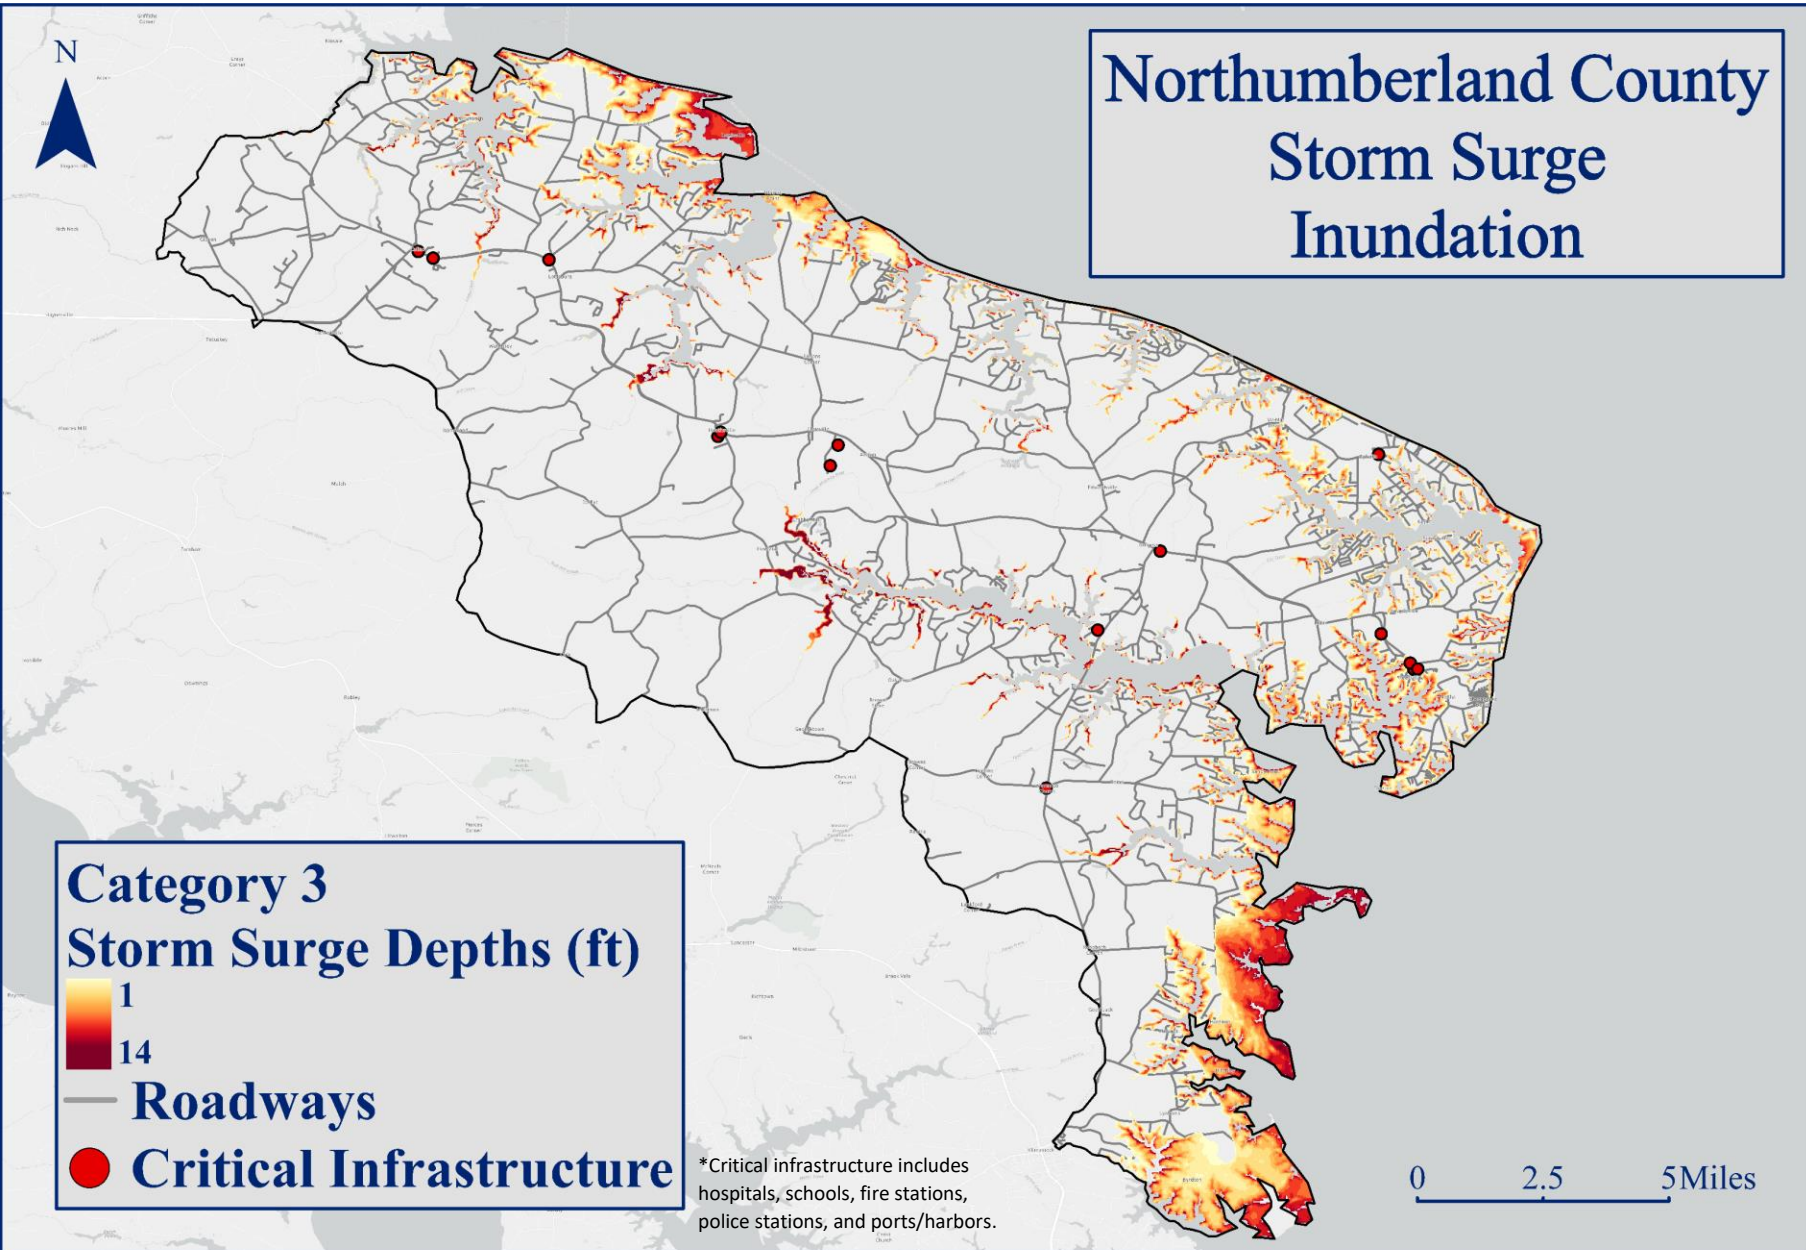

OLD DOMINION UNIVERSITY  
Resilience Collaborative

WILLIAM & MARY  
LAW SCHOOL,  
VIRGINIA COASTAL  
POLICY CENTER

UNIVERSITY  
of VIRGINIA  
INSTITUTE for  
ENGAGEMENT & NEGOTIATION  
Shipping Our World Together

# Northumberland County Storm Surge Inundation

For more information visit: <https://raft.ien.virginia.edu/>