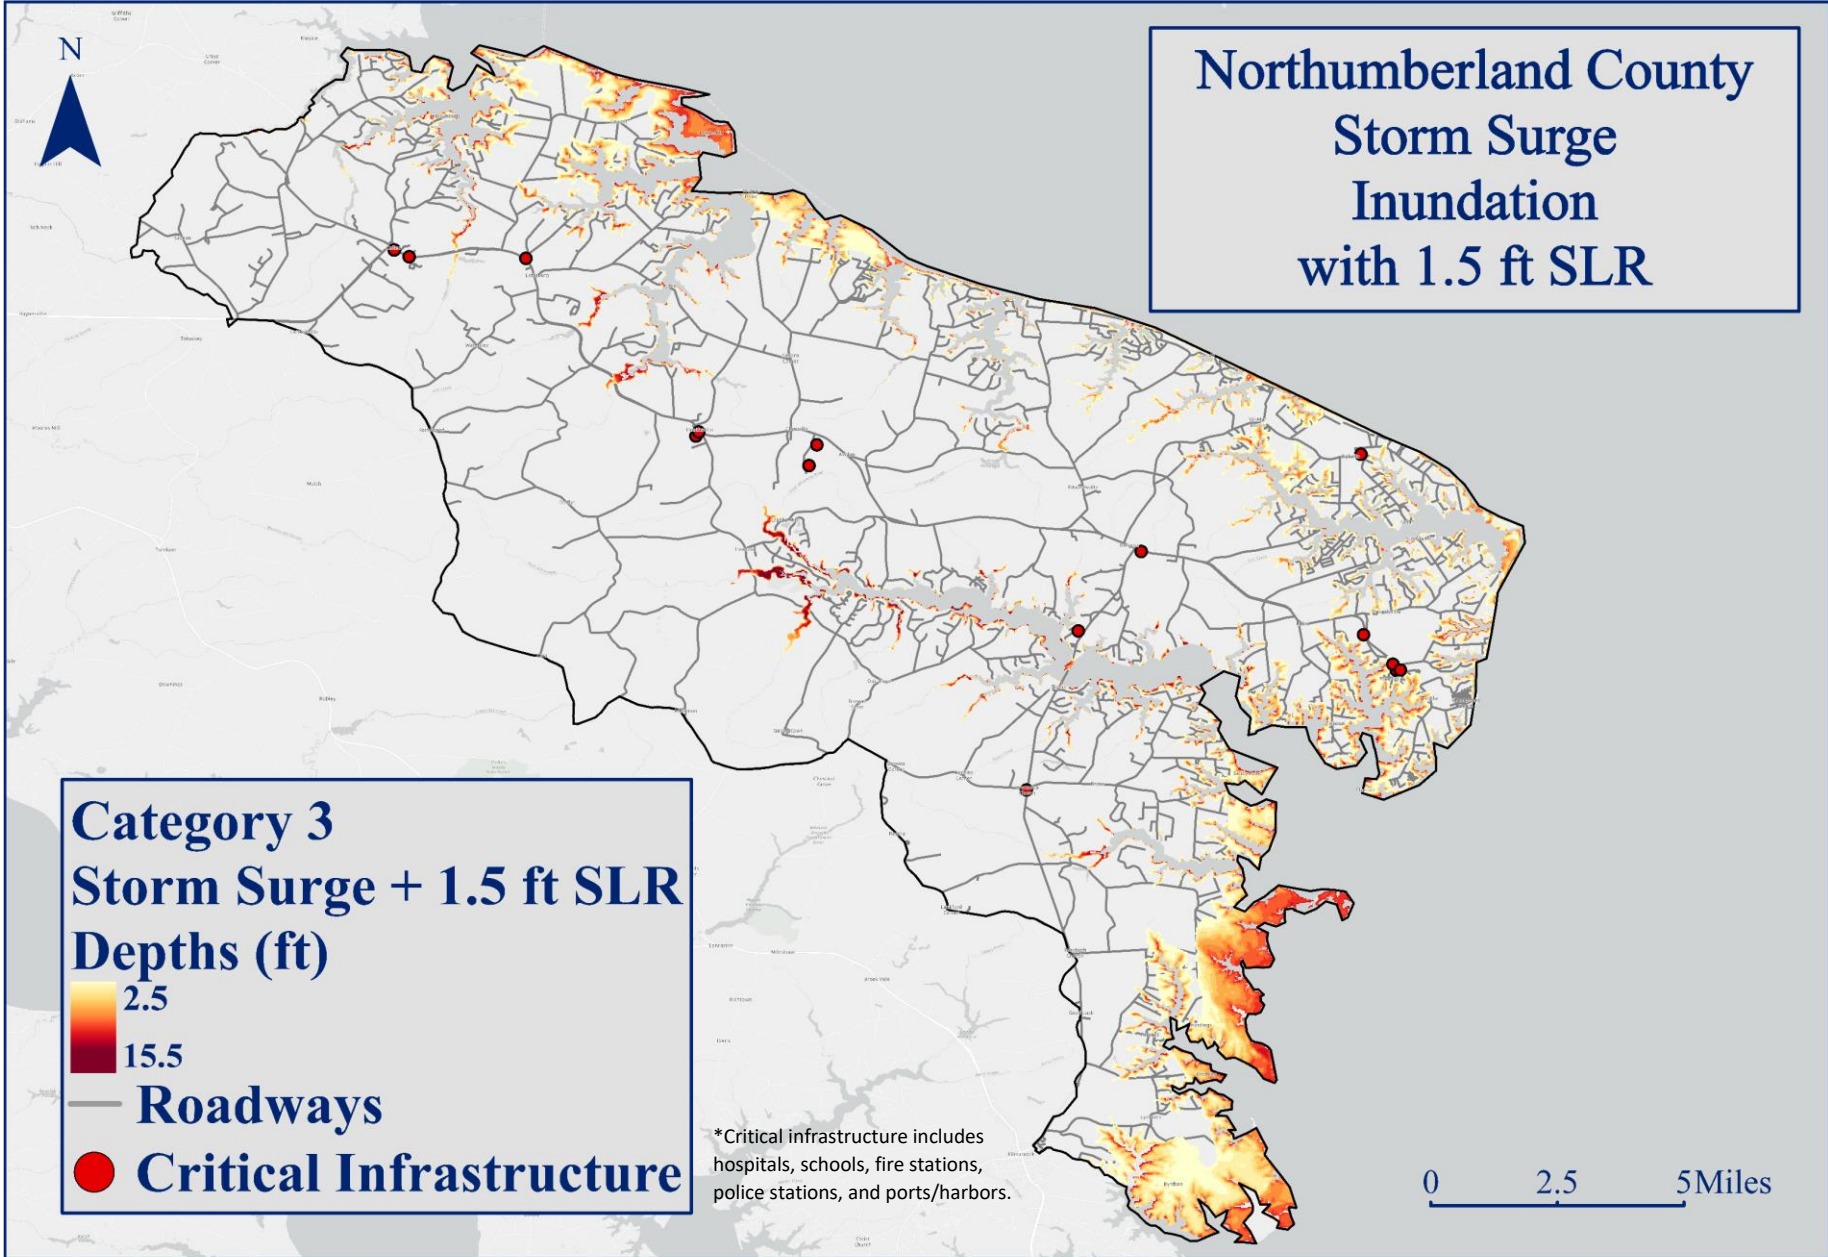

**OLD DOMINION UNIVERSITY**  
Resilience Collaborative

**WILLIAM & MARY**  
LAW SCHOOL,  
VIRGINIA COASTAL  
POLICY CENTER

**UNIVERSITY OF VIRGINIA**  
INSTITUTE for  
ENGAGEMENT & NEGOTIATION  
Shipping Our World Together

# Northumberland County Storm Surge Inundation with 1.5 ft SLR

For more information visit: <https://raft.ien.virginia.edu/>