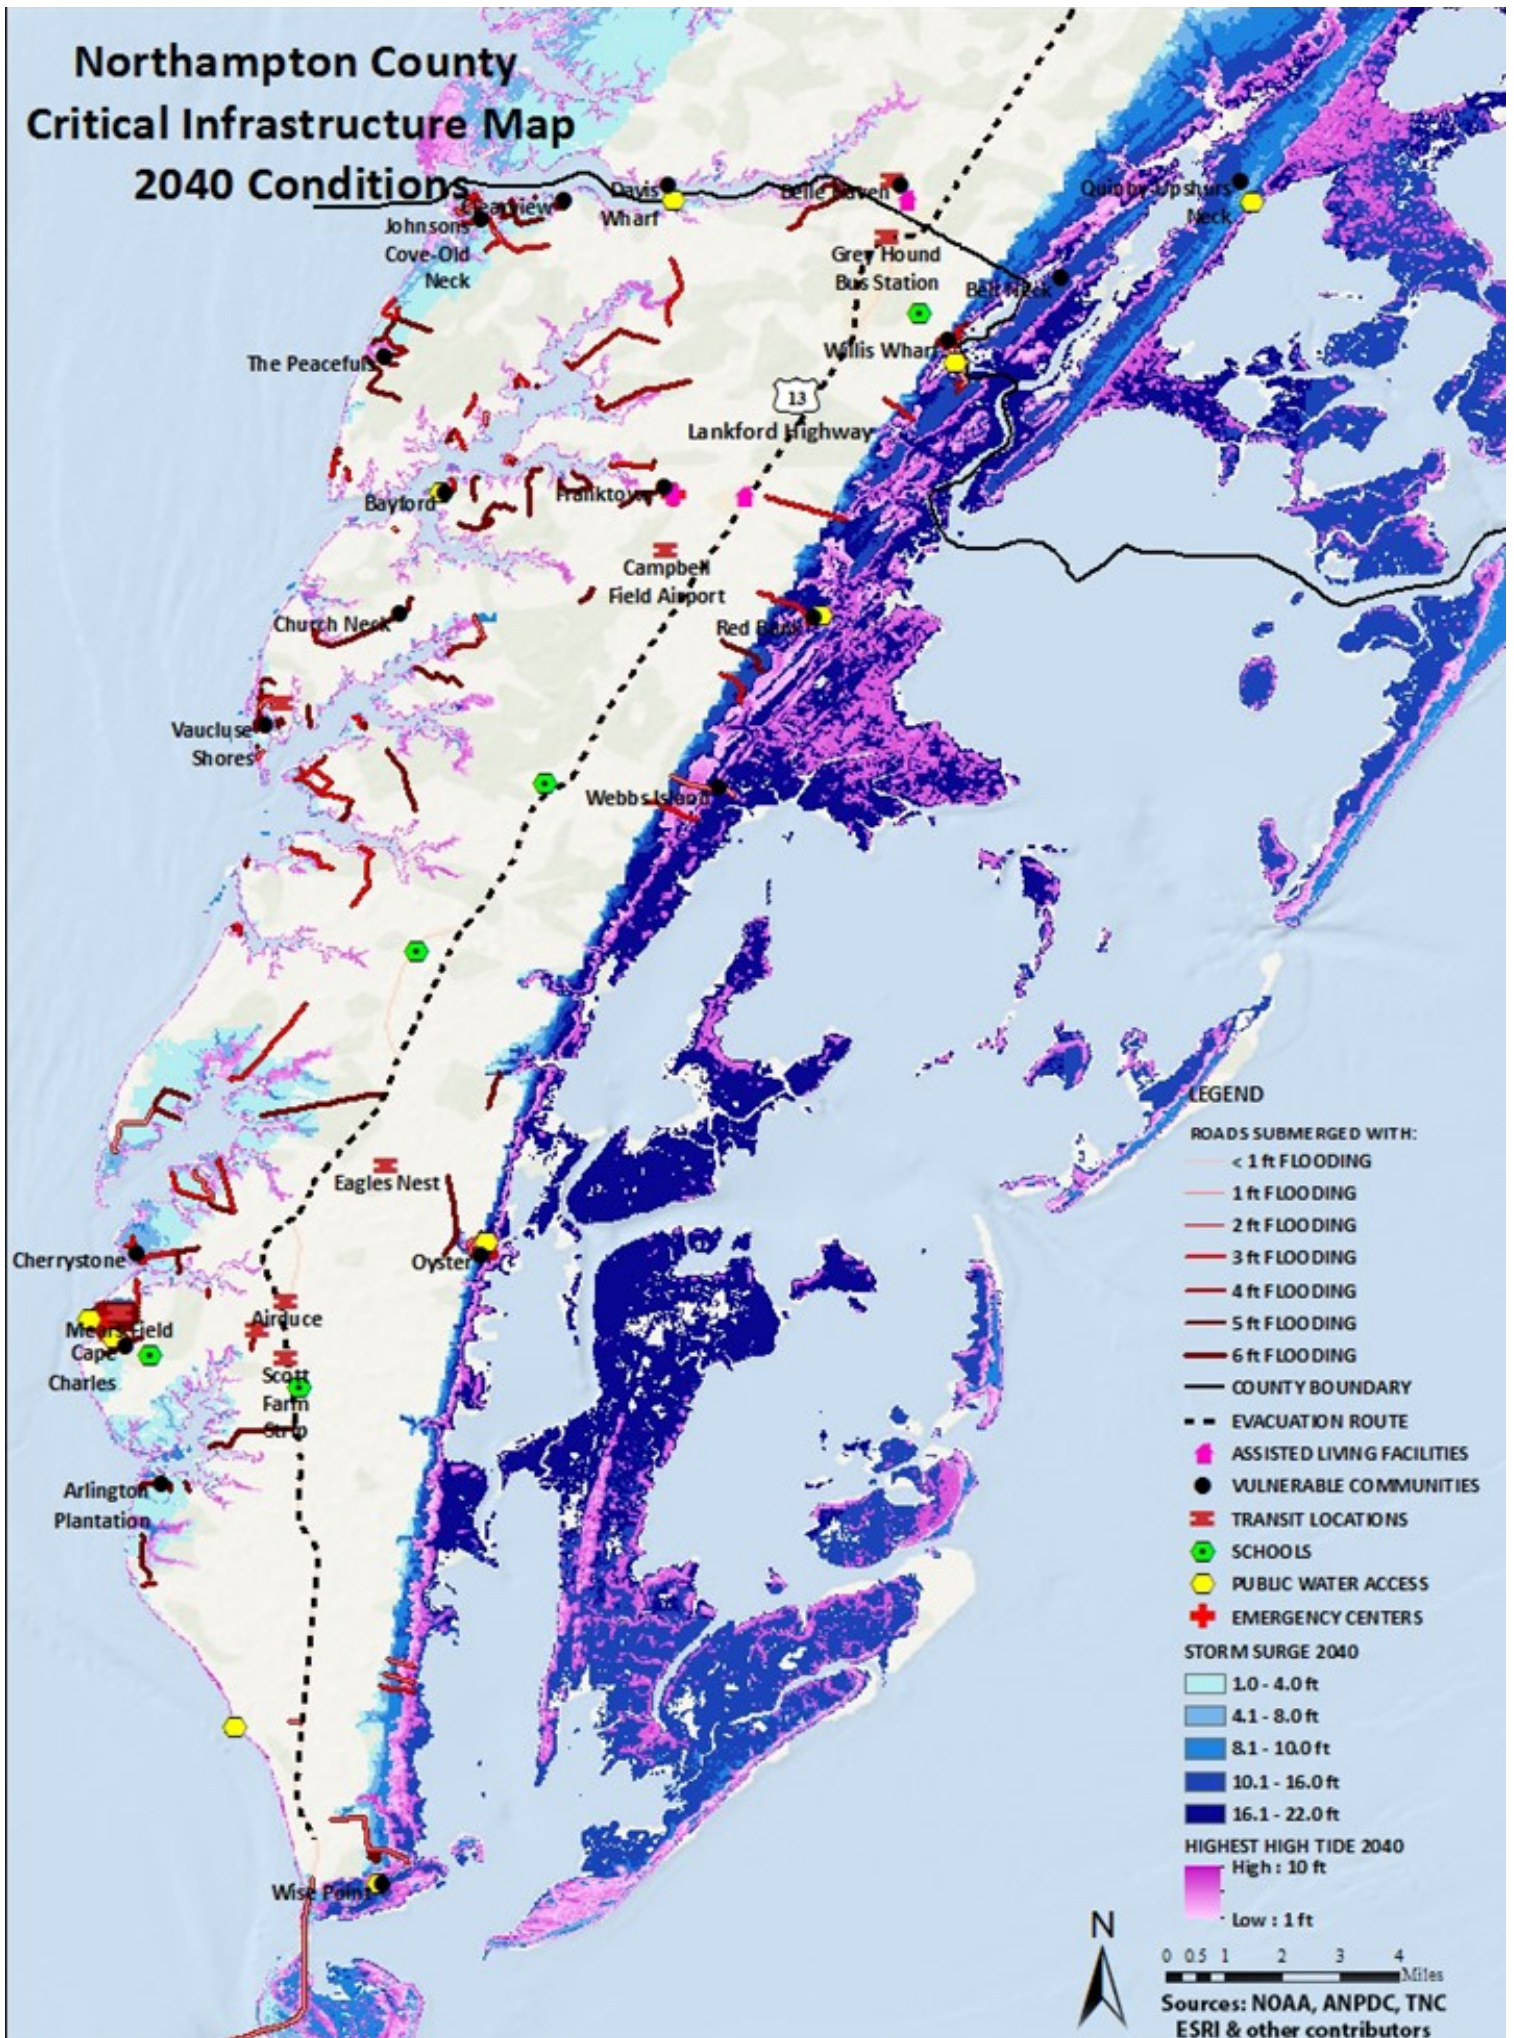

Northampton County Critical Infrastructure Map 2040 Conditions

0 0.5 1 2 3 4 Miles

Sources: NOAA, ANPDC, TNC
ESRI & other contributors

Northampton County Critical Infrastructure Map 2065 Conditions