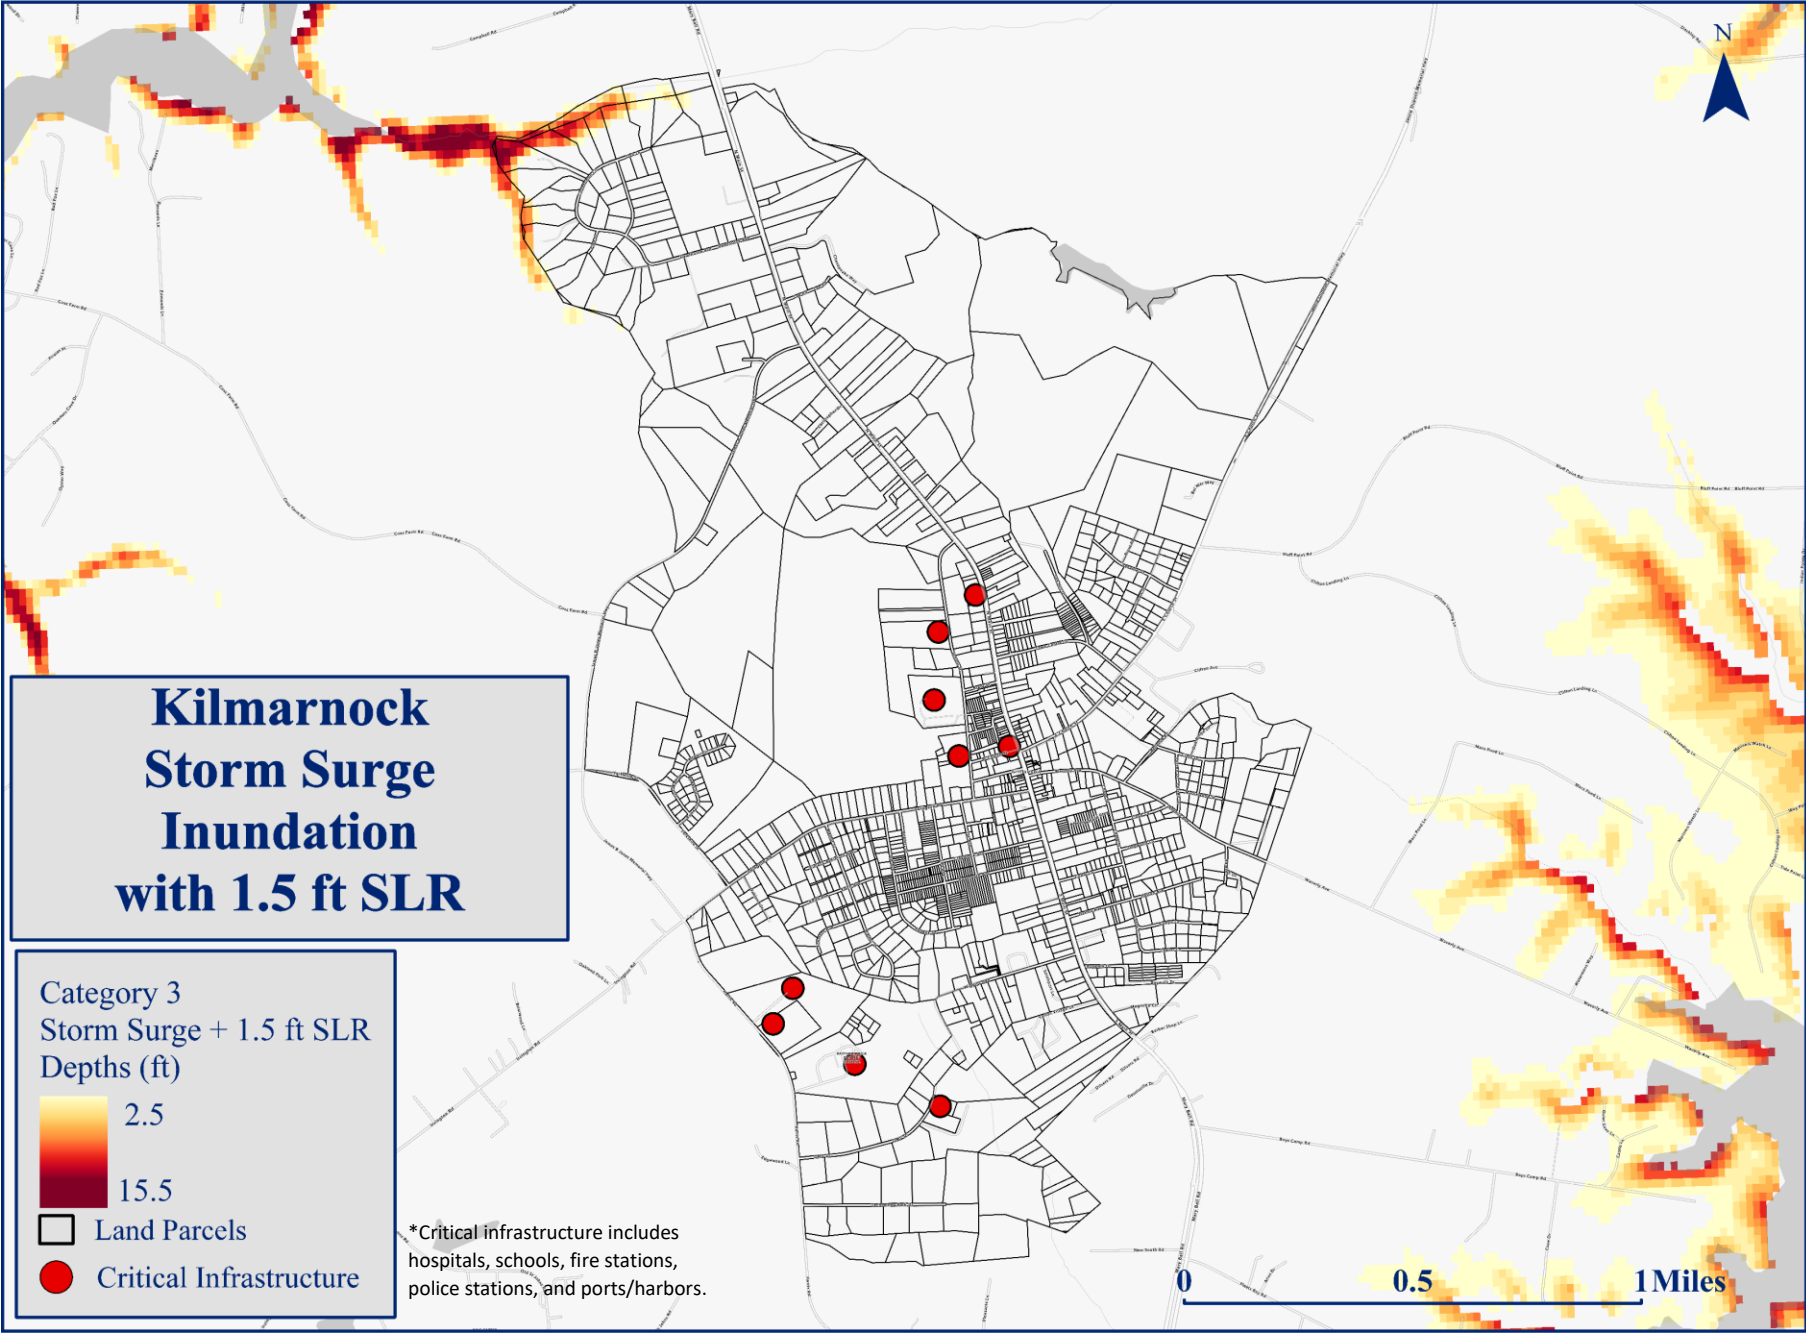

**OLD DOMINION UNIVERSITY**  
Resilience Collaborative

**WILLIAM & MARY**  
LAW SCHOOL,  
VIRGINIA COASTAL  
POLICY CENTER

**UNIVERSITY OF VIRGINIA**  
INSTITUTE for  
ENGAGEMENT & NEGOTIATION  
Shipping Our World Together

For more information visit: <https://raft.ien.virginia.edu/>